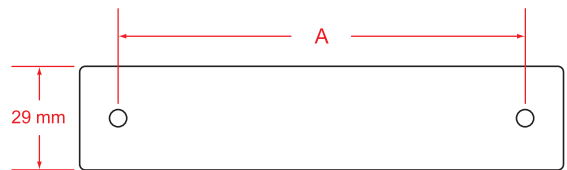

LightLink Adapter Plates

LightLink Adapter Plates add versatility to AFL's panel product line. Adapter plates are compatible with industry standard platforms allowing for easy upgrades to existing panels. Adapter Plates come preloaded with adapters and are available in 6, 8, 12 and 24 pack versions for single-fiber adapters. Higher fiber counts are achievable with multi-fiber adapters. Blank plates are also available for unused space in panels.

Features

- Metal Plate with Nylatches
- Polyurethane powder coated (white or black)
- LGX® compatible

Specifications

DIMENSION A
118 mm LGX®
170 mm LGX®

Ordering Information

AFL NO.	ADAPTER TYPE	SIMPLEX/DUPLEX/QUAD	ADAPTER COLOR	FIBER COUNT	PLATE HEIGHT	PLATE COLOR
BLANK						
FM003072	BLANK	BLANK	NA	0	LGX (118)	BLACK
FM003462	BLANK	BLANK	NA	0	LGX (118)	WHITE
FM000343	BLANK	BLANK	NA	0	LGX (118)	SMOOTH BLACK
FM003434	BLANK	BLANK	NA	0	LGX (170)	BLACK
FM003433	BLANK	BLANK	NA	0	LGX (170)	WHITE
SC						
FM003295	SC	DUPLEX	AQUA	12F	LGX (118)	BLACK
FM002272	SC	DUPLEX	AQUA	12F	LGX (118)	WHITE
FM003293	SC	DUPLEX	BEIGE	12F	LGX (118)	BLACK
FM002273	SC	DUPLEX	BEIGE	12F	LGX (118)	WHITE
FM003301	SC	DUPLEX	BLACK	12F	LGX (118)	BLACK
FM003297	SC	DUPLEX	BLUE	12F	LGX (118)	BLACK
FM002271	SC	DUPLEX	BLUE	12F	LGX (118)	WHITE
FM002633	SC	DUPLEX	GREEN	12F	LGX (118)	BLACK
FM002634	SC	DUPLEX	GREEN	12F	LGX (118)	WHITE
FM000149	SC	DUPLEX	BEIGE	12F	LGX (170)	WHITE
FM000148	SC	DUPLEX	BEIGE	12F	LGX (170)	BLACK
FM000144	SC	DUPLEX	BLUE	12F	LGX (170)	BLACK
FM000145	SC	DUPLEX	BLUE	12F	LGX (170)	WHITE
FM000152	SC	DUPLEX	GREEN	12F	LGX (170)	BLACK
FM000153	SC	DUPLEX	GREEN	12F	LGX (170)	WHITE
FM003287	SC	DUPLEX	AQUA	6F	LGX (118)	BLACK
FM003285	SC	DUPLEX	BEIGE	6F	LGX (118)	BLACK
FM003398	SC	DUPLEX	BEIGE	6F	LGX (118)	WHITE
FM003299	SC	DUPLEX	BLACK	6F	LGX (118)	BLACK
FM003289	SC	DUPLEX	BLUE	6F	LGX (118)	BLACK
FM003458	SC	DUPLEX	BLUE	6F	LGX (118)	WHITE
FM003283	SC	DUPLEX	GREEN	6F	LGX (118)	BLACK
FM000115	SC	DUPLEX	GREEN	6F	LGX (118)	WHITE